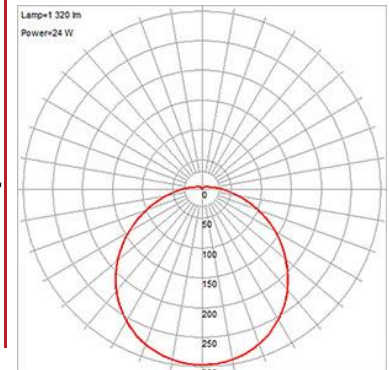

<b>FIXTURE</b>	<b>BACKPLATE / CANOPY</b>
Length:	Length
Width:	Width:
Diameter 14"	Diameter: 14"
Height: 4"	Height: 0.5"
Extension:	
Overall Height:	

**TECHNICAL SPECIFICATIONS**

**SPECIFICATIONS**

Frame Material: Steel  
Diffuser Material: Acrylic  
Lamping Type: SSL (Dedicated LED) Jbox: Standard  
Lamping Base: SSL Lamp Wattage: 20 W  
Lamp Quantity: 1 Total Wattage: 20 W  
Voltage: 120v Lamps Included: Yes

**IES FILE**

In addition to Access Lighting's purchase and warranty terms and conditions, by signing below or placing an order, you agree that you are authorized to bind the entity placing any order and acknowledge the following: All of sizes and measurements are approximate and all images are for illustrative purposes only. In the event of an inconsistency, the "Product Measurements" section controls. There also may be slight differences in the colors and designs compared to the displayed and printed images.